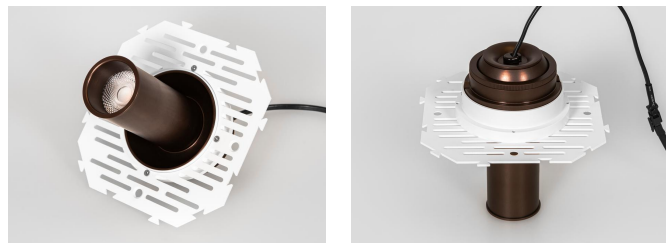

More details

82mm
5-25mm

The photograph may not match the reference exactly. Please read the product description to identify the finish.