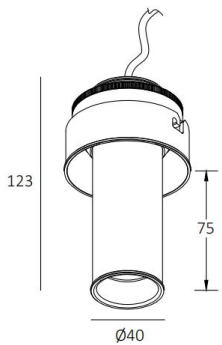

**DL6272**

**10W Recessed Adjustable Trimless Telescope Spot light**

**Description**

Adjustable Design;

Snoot Design;

**Finish**

Black/White/Anodizing Color

**Material**

**Gear**

This product is supplied without gear

**Luminaire**

IP21 for indoor using  
 Crossing: No  
 Warranty: 5 Years

**PHOTOMETRIC DATA**

LIGHT DISTRIBUTION for 3000K  
 Medium 36°

h(m)	E(lx)	Ø(m)
1	1506	Ø0.63
2	376.4	Ø1.26
3	167.3	Ø1.90
4	94.1	Ø2.52
5	60.23	Ø3.16

**More details**

75mm  
 5-25mm

The photograph may not match the reference exactly. Please read the product description to identify the finish.

**DL6273**

**10W Recessed Adjustable Trimless Telescope Spot light**

**More details**

82mm  
5-25mm

The photograph may not match the reference exactly. Please read the product description to identify the finish.