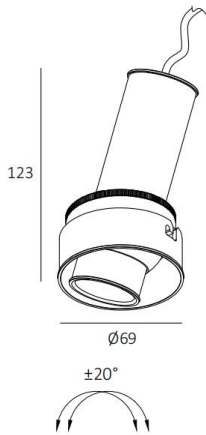

**DL6272**

**10W Recessed Adjustable Trimless Telescope Spot light**

**Description**

Adjustable Design;

Snoot Design;

**Finish**

Black/White/Anodizing Color

**Material**

**Gear**

This product is supplied without gear

**Luminaire**

IP21 for indoor using  
 Crossing: No  
 Warranty: 5 Years

**PHOTOMETRIC DATA**

LIGHT DISTRIBUTION for 3000K  
 Medium 36°

h(m)	E(lx)	Ø(m)
1	1506	Ø0.63
2	376.4	Ø1.26
3	167.3	Ø1.90
4	94.1	Ø2.52
5	60.23	Ø3.16

**More details**

75mm  
 5-25mm

The photograph may not match the reference exactly. Please read the product description to identify the finish.

**DL6273**

**10W Recessed Adjustable Trimless Telescope Spot light**

**More details**

82mm  
5-25mm

The photograph may not match the reference exactly. Please read the product description to identify the finish.