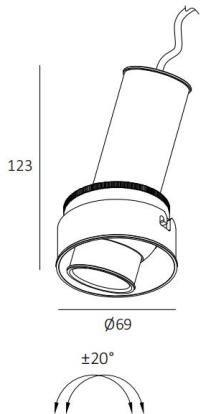

**More details**

75mm  
 5-25mm

The photograph may not match the reference exactly. Please read the product description to identify the finish.

**DL6273**

**10W Recessed Adjustable Trimless Telescope Spot light**

**Description**

Adjustable Design;  
Snoot Design;  
Trimless Kit Linkable;

**Finish**

Black/White/Anodizing Color

**Material**

Aluminium

**TECHNICAL CHARACTERISTICS**

**Light source**

**Gear**

This product is supplied without gear

**Luminaire**

IP21 for indoor using  
Crossing: No  
Warranty: 5 Years

**PHOTOMETRIC DATA**

LIGHT DISTRIBUTION for 3000K  
Medium 36°

h(m)	E(lx)	Ø(m)
1	1506	Ø0.63
2	376.4	Ø1.26
3	167.3	Ø1.90
4	94.1	Ø2.52
5	60.23	Ø3.16

**More details**

82mm  
5-25mm

The photograph may not match the reference exactly. Please read the product description to identify the finish.