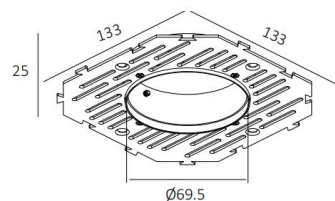

**More details**

75mm  
 5-25mm

The photograph may not match the reference exactly. Please read the product description to identify the finish.

**DL6273**

**10W Recessed Adjustable Trimless Telescope Spot light**

**Gear**

This product is supplied without gear

**Luminaire**

IP21 for indoor using  
Crossing: No  
Warranty: 5 Years

**PHOTOMETRIC DATA**

LIGHT DISTRIBUTION for 3000K  
Medium 36°

h(m)	E(lx)	Ø(m)
1	1506	Ø0.63
2	376.4	Ø1.26
3	167.3	Ø1.90
4	94.1	Ø2.52
5	60.23	Ø3.16

**More details**

82mm  
5-25mm

The photograph may not match the reference exactly. Please read the product description to identify the finish.