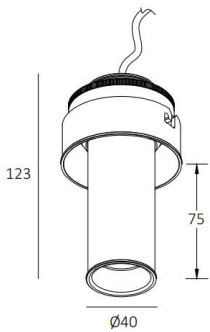

**More details**

75mm  
 5-25mm

The photograph may not match the reference exactly. Please read the product description to identify the finish.

**DL6273**

**10W Recessed Adjustable Trimless Telescope Spot light**

**Description**

Adjustable Design;  
Snoot Design;  
Trimless Kit Linkable;

**Finish**

Black/White/Anodizing Color

**Material**

Aluminium

**TECHNICAL CHARACTERISTICS**

**Light source**

**Gear**

This product is supplied without gear

**Luminaire**

IP21 for indoor using  
Crossing: No  
Warranty: 5 Years

**PHOTOMETRIC DATA**

LIGHT DISTRIBUTION for 3000K  
Medium 36°

h(m)	E(lx)	Ø(m)
1	1506	Ø0.63
2	376.4	Ø1.26
3	167.3	Ø1.90
4	94.1	Ø2.52
5	60.23	Ø3.16

**More details**

82mm  
5-25mm

The photograph may not match the reference exactly. Please read the product description to identify the finish.