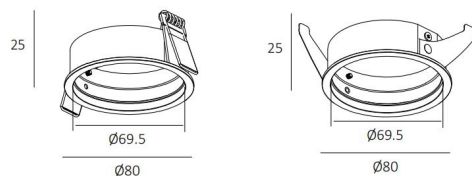

Aluminium

**TECHNICAL CHARACTERISTICS**

**Light source**

Light source: Citizen 703 1002  
 Output (W): 9.3W (300mA 31V)  
 Total power consumption (W): 10W  
 Color temperature: 2700/3000/4000K  
 CRI: 90/97  
 Photobiological risk: RG1  
 Real Lumen: 640 lm (3000K)  
 Qty Leds: 1  
 Lm/Real W: 58.22 lm  
 Life Time: 50.000h L90B10  
 MacAdam steps: 3  
 UGR: < 19

**Gear**

This product is supplied without gear

**Luminaire**

IP21 for indoor using  
 Crossing: No  
 Warranty: 5 Years

**PHOTOMETRIC DATA**

LIGHT DISTRIBUTION for 3000K  
 Medium 36°

h(m)	E(lx)	Ø(m)
1	1506	Ø0.63
2	376.4	Ø1.26
3	167.3	Ø1.90
4	94.1	Ø2.52
5	60.23	Ø3.16

**More details**

75mm  
 5-25mm

The photograph may not match the reference exactly. Please read the product description to identify the finish.

**DL6273**

**10W Recessed Adjustable Trimless Telescope Spot light**

**More details**

82mm  
5-25mm

The photograph may not match the reference exactly. Please read the product description to identify the finish.